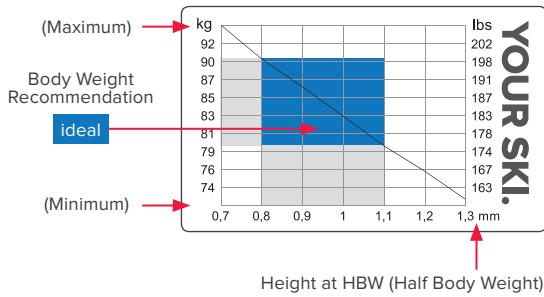

WEIGHT RECOMMENDATION NORDIC SKIS

On every Worldcup ski we make there is a sticker that shows the important technical information about that ski. This includes its ideal weight range, based on the ski's specific length and flex. There are two different stickers, one for Classic and one for Skate:

CLASSIC

This sticker includes a color coding for different conditions: cold (blue), universal (yellow) or warm (red). The sticker shown below is for a cold ski which is recommended for skiers between 72 – 94 kg, perfectly suitable for 80 – 90 kg.