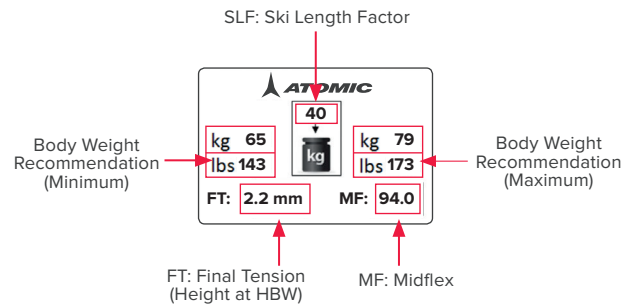

SKATE

The sticker shown below is for a ski which is recommended for skiers between 65-79 kg, or 143-173 lbs.